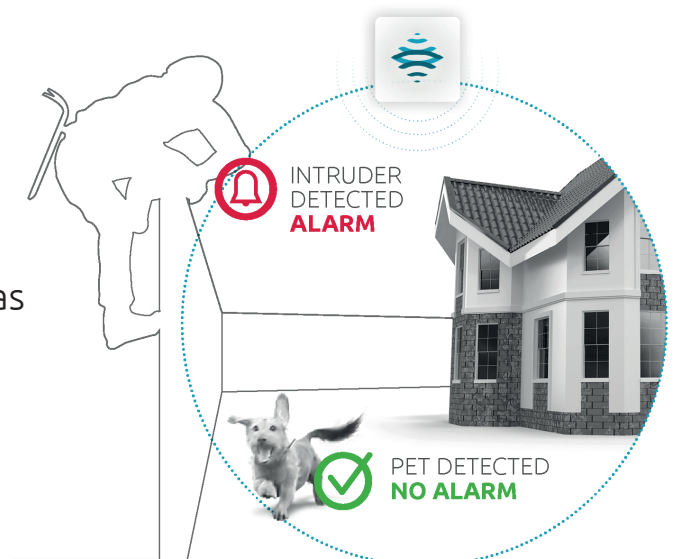

## INXPECT MSK-101

### See without looking.

- Intelligent motion sensor based on **FMCW Radar Technology**:
  - Precise recognition of target distance
  - Pet Immunity
- IP protection degree **IP68**
- Assembly height from 1,5 a 3 metres
- Precise setting of the **alarm** and **pre-alarm** areas
- Maximum distance **20 metres\***
- Field of view\*:
  - Volumetric** 90° horizontal / 30° vertical
  - Barrier** 30° vertical / 90° horizontal
- Outputs **4 relays**:
  - allarme - pre allarme - tamper - fault**
- Instant configuration via **INXPECT APP**

**Tsec**<sup>®</sup>  
BY INXPECT

\* The parameters shown vary according to the sensor settings